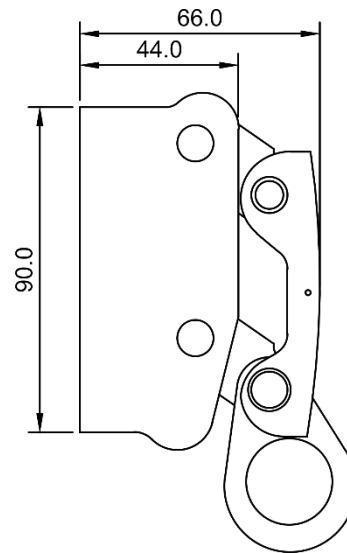

FIXED STEEL ROPE GRAB

AFG801005

Features

- Moving Rope Grab (AFG801005) on flexible anchorage line.
- Moves along with the user climbing up or down and locks him in the case of a fall.
- Automatic locking system.
- Suitable for 12mm Kernmantle rope.
- Suitable for 14mm & 16mm Twisted rope

How To Use

Refer to User Instruction Manual

Metal Components

Material	:	High Strength Steel.
Finish	:	Golden Yellow Galvanized for better finish & Corrosion Protection.

Weight

447.5 gm ±10 gm.

System Strength

MBS 15 kN

Relevant Standards

Tested as per EN 353-2: 2002 & ANSI Z359.1-2007

CE 0598