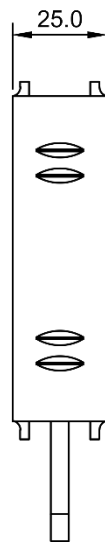

FIXED STEEL ROPE GRAB

AFG801005

Features

- Moving Rope Grab (AFG801005) on flexible anchorage line.
- Moves along with the user climbing up or down and locks him in the case of a fall.
- Automatic locking system.
- Suitable for 12mm Kernmantle rope.
- Suitable for 14mm & 16mm Twisted rope

How To Use

Refer to User Instruction Manual

Metal Components

Material	:	High Strength Steel.
Finish	:	Golden Yellow Galvanized for better finish & Corrosion Protection.

Weight

447.5 gm ±10 gm.

System Strength

MBS 15 kN

Relevant Standards

Tested as per EN 353-2: 2002 & ANSI Z359.1-2007

CE 0598